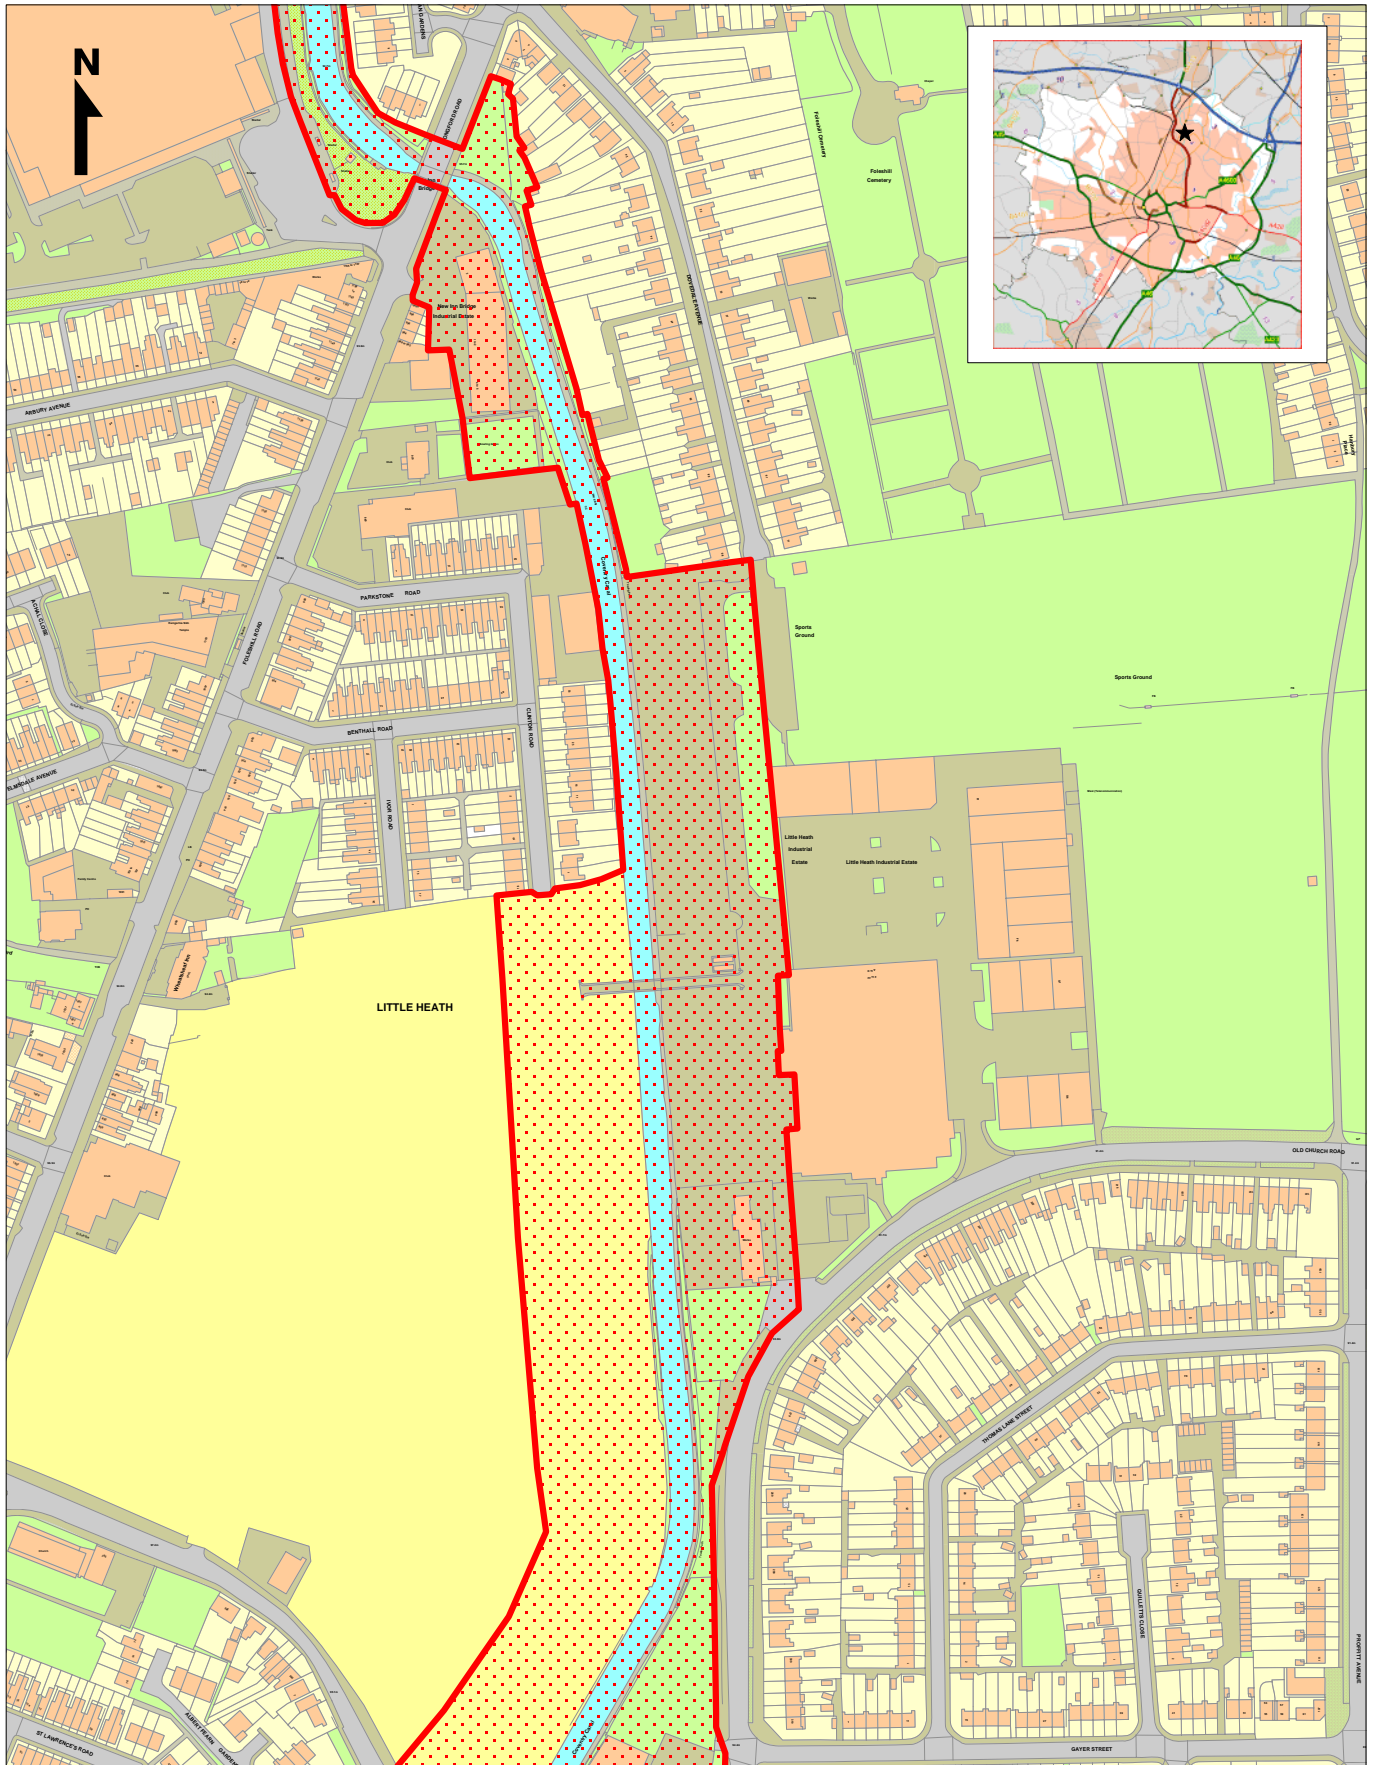

Coventry Canal Conservation Area: Old Church Road, map 7 of 11

City Development Directorate
Conservation and Archaeology
Historic Environment Record Officer
Floor 3, Civic Centre 4
Much Park Street
COVENTRY CV1 2PY

Compiled by A Wilson on 11 July 2012

Tel: 024 7683 2795 Fax: 024 7683 2630
anna.wilson@coventry.gov.uk

Scale 1:3500