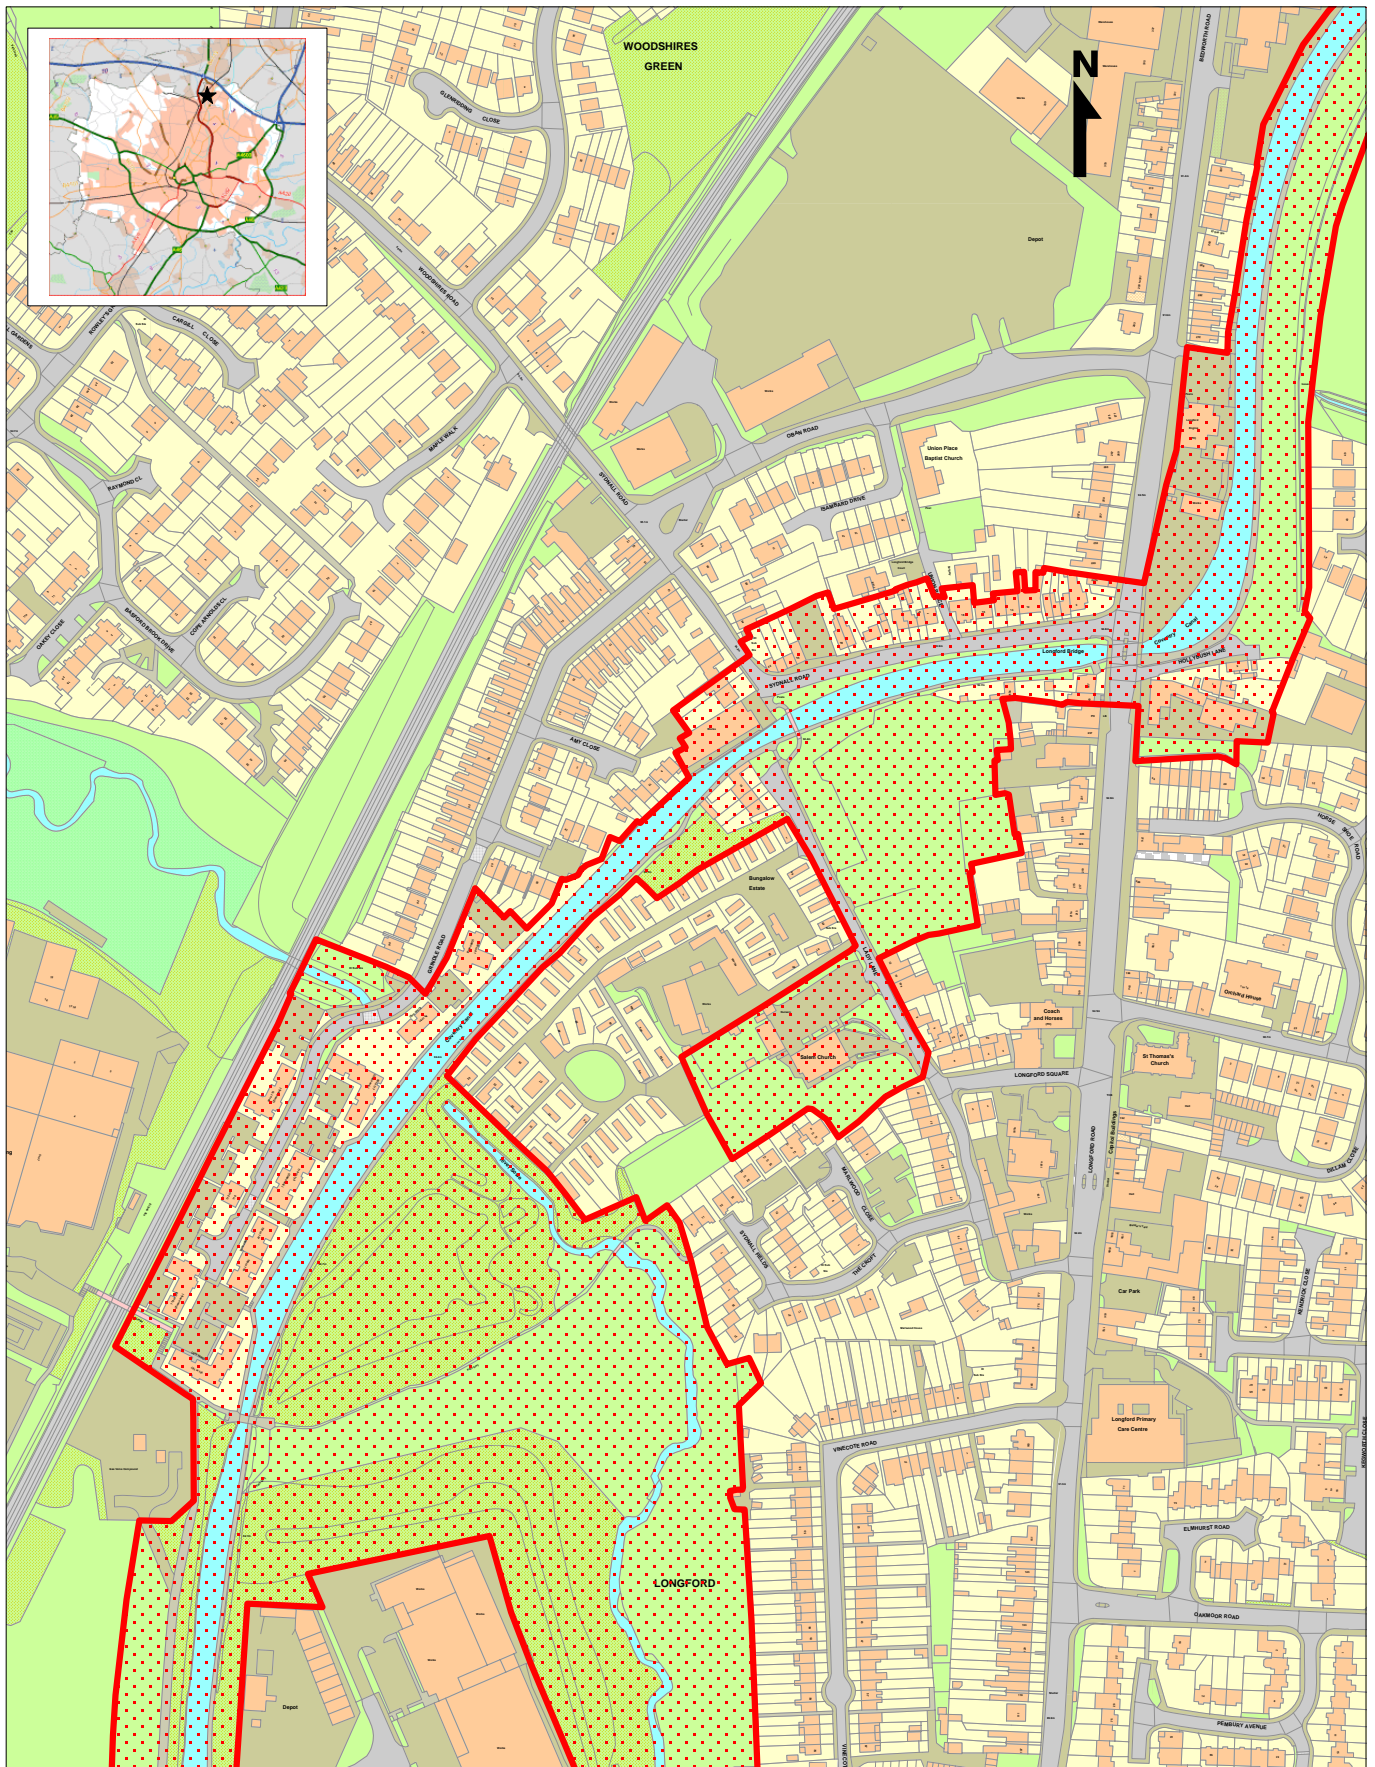

Coventry Canal Conservation Area: Sydnall Road, map 9 of 11

City Development Directorate
Conservation and Archaeology
Historic Environment Record Officer
Floor 3, Civic Centre 4
Much Park Street
COVENTRY CV1 2PY

Compiled by A Wilson on 11 July 2012

Tel: 024 7683 2795 Fax: 024 7683 2630
anna.wilson@coventry.gov.uk

Scale 1:3500