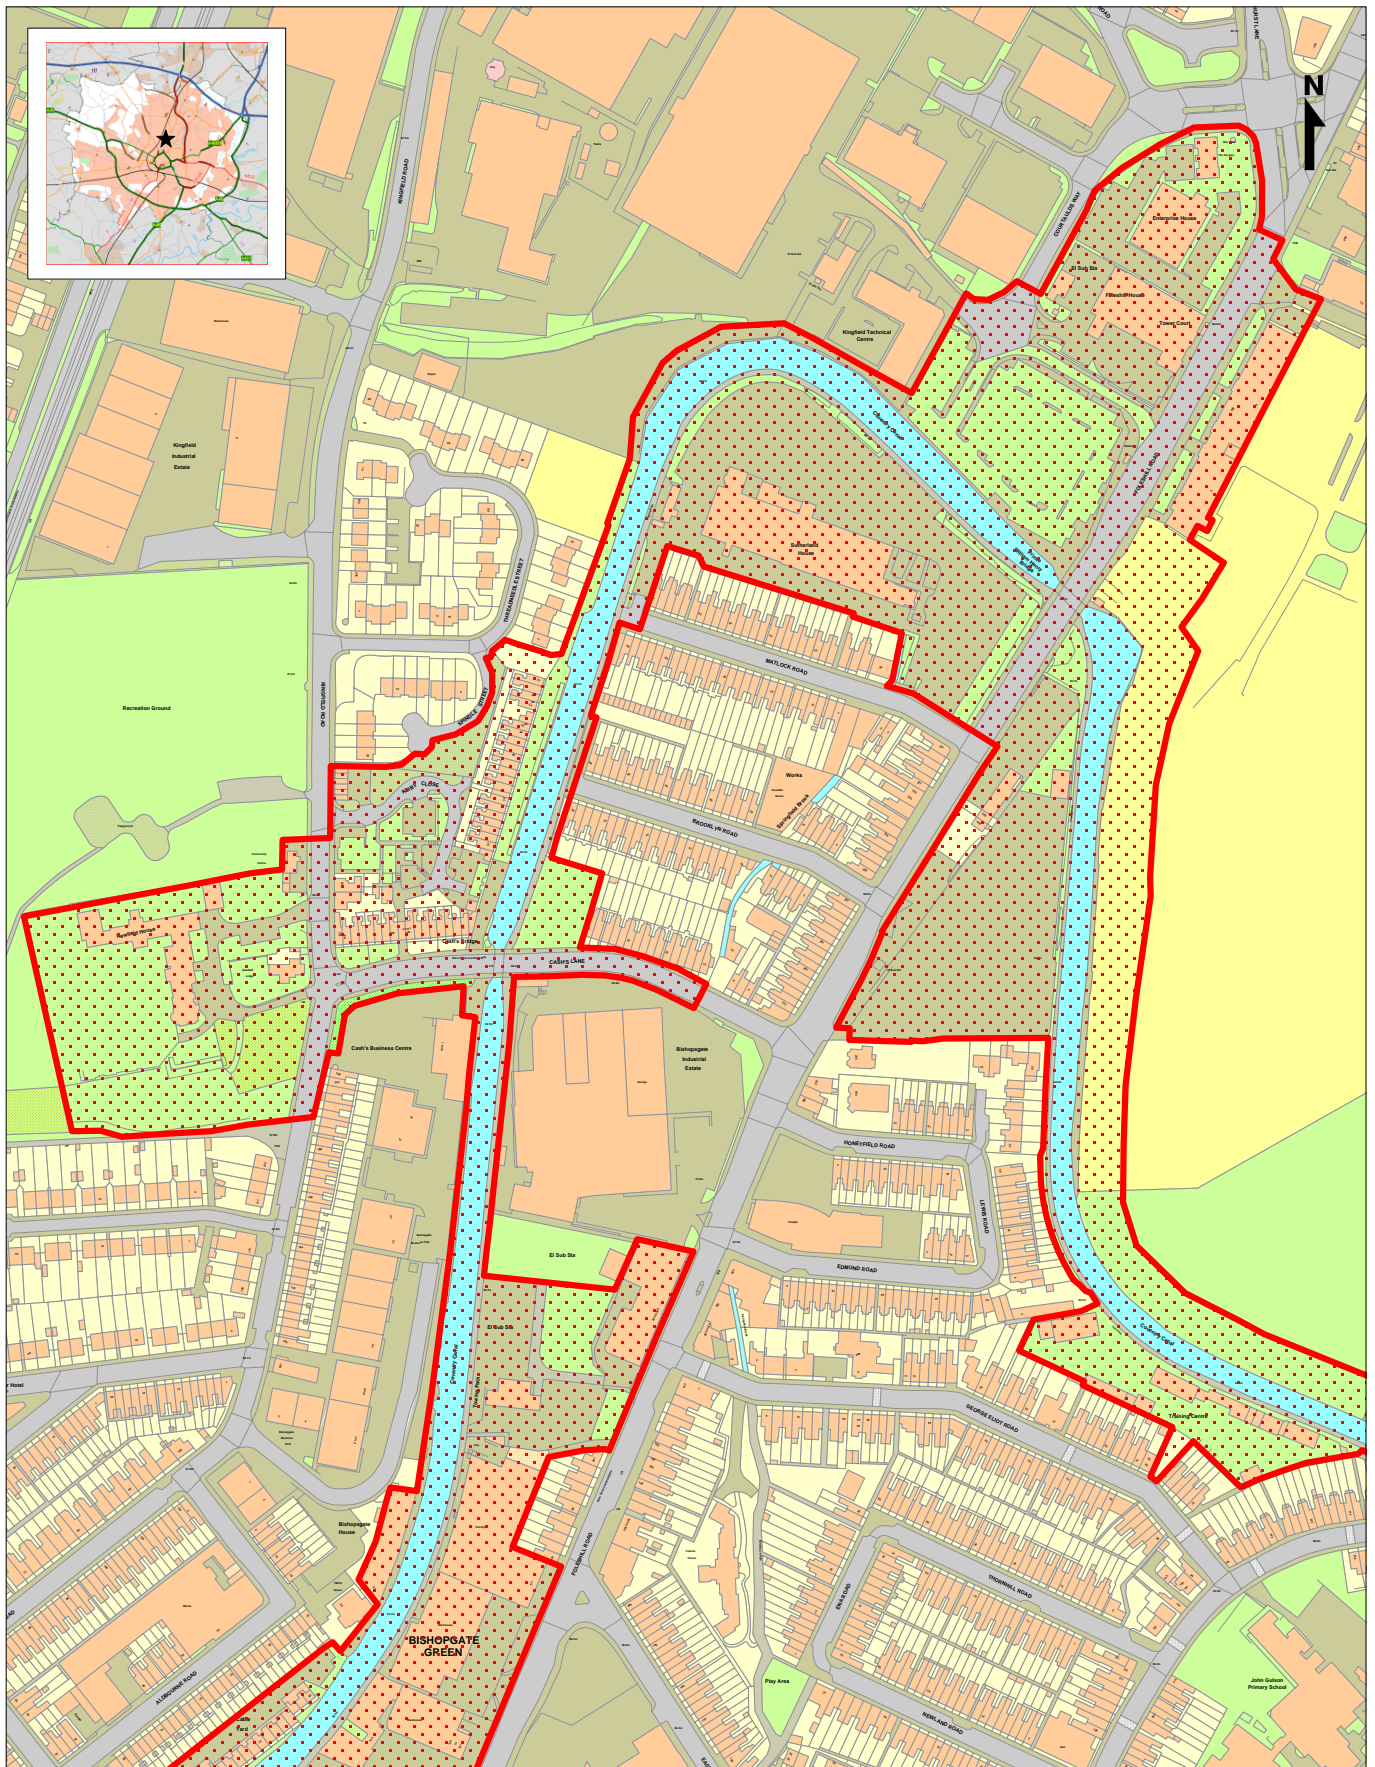

Coventry Canal Conservation Area: Foleshill Road, Map 2 of 11

Conservation Area

City Development Directorate
Conservation and Archaeology
Historic Environment Record Officer
Floor 1, Civic Centre 4
Much Park Street
COVENTRY CV1 2PY

Compiled by A Wilson on 11 July 2012

Tel: 024 7683 2795 Fax: 024 7683 2630
anna.wilson@coventry.gov.uk

Scale 1:3500