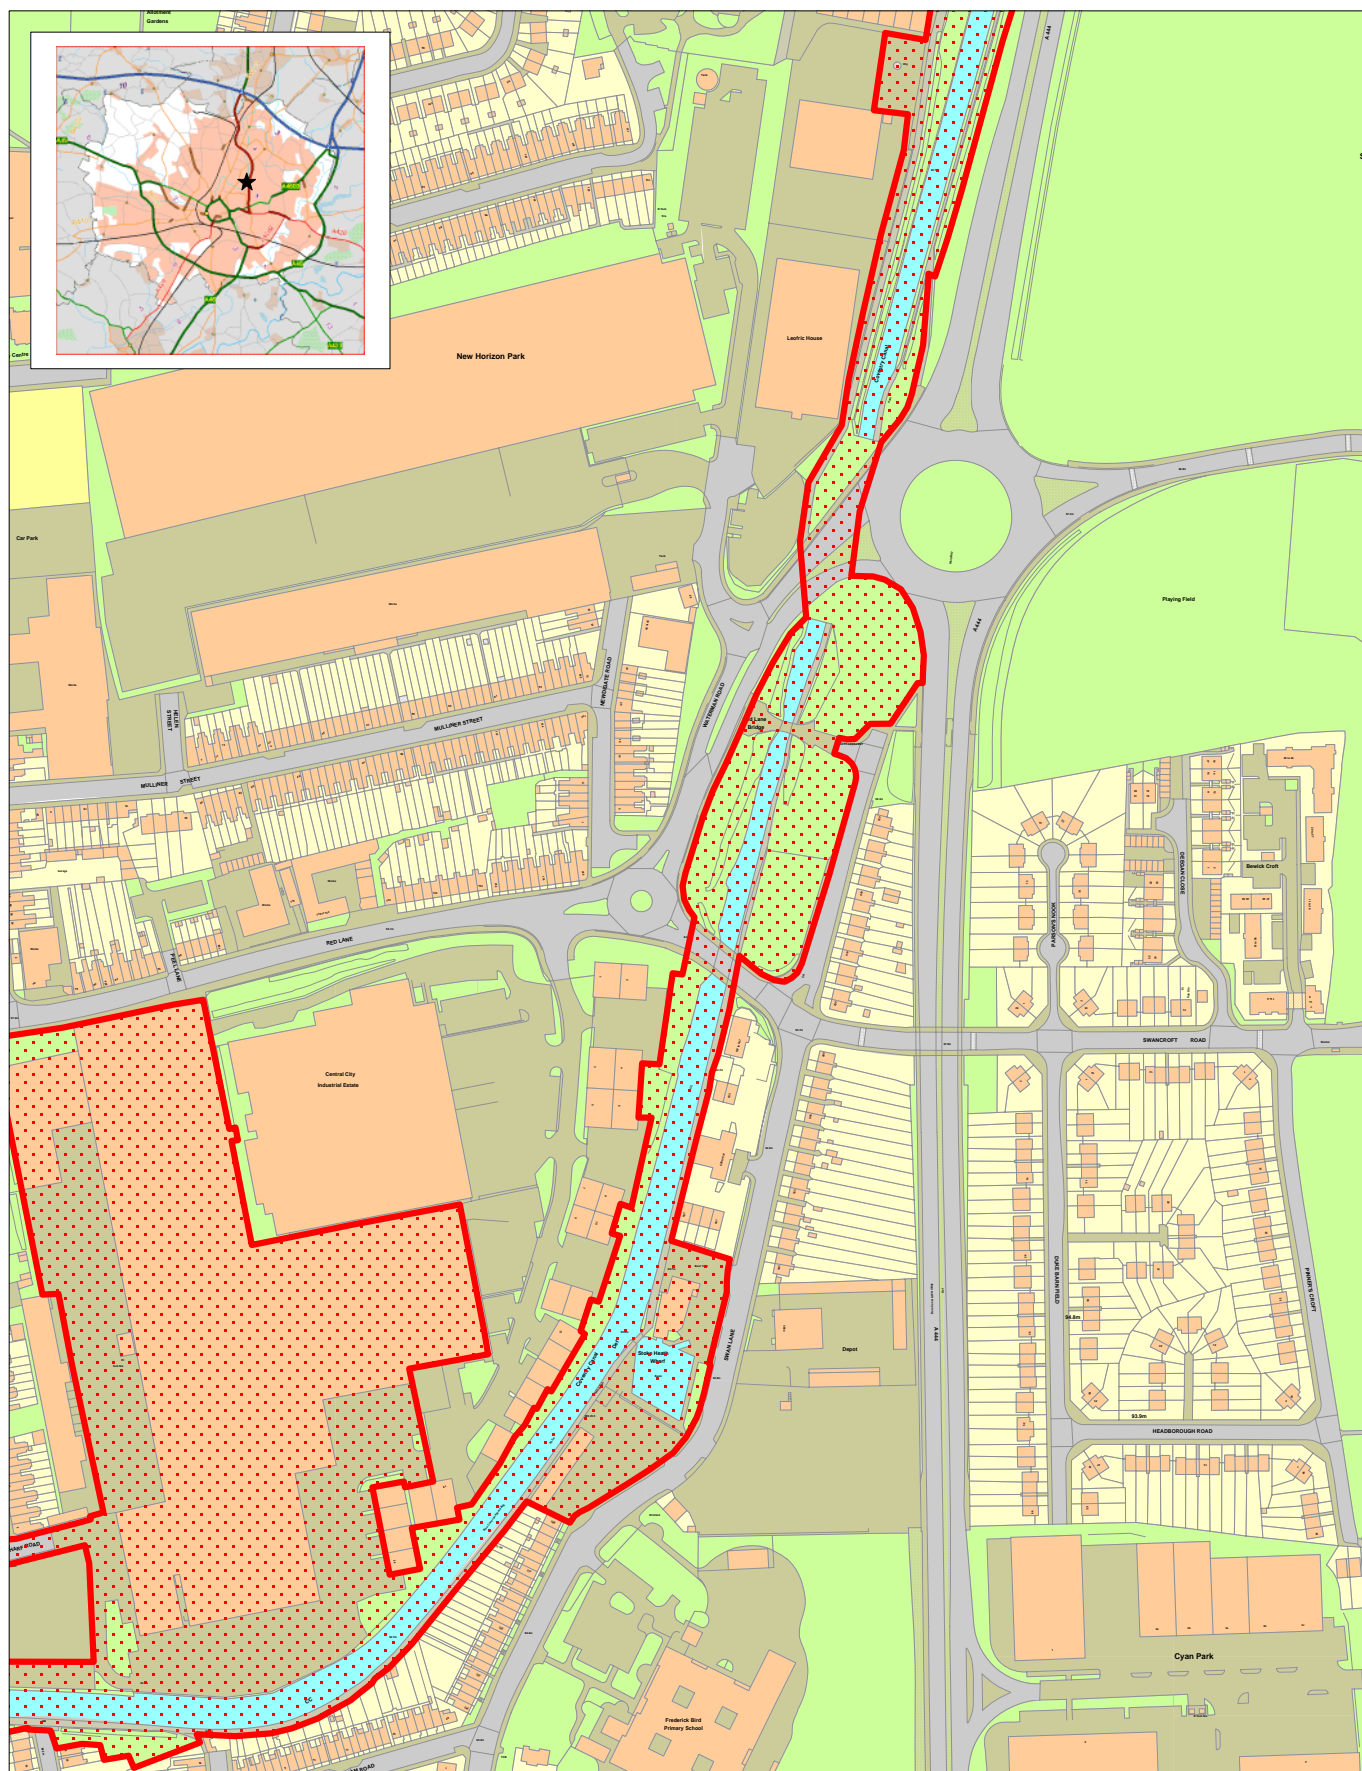

Coventry Canal Conservation Area: Stoke Heath, map 4 of 11

City Development Directorate
Conservation and Archaeology
Historic Environment Record Officer
Floor 3, Civic Centre 4
Much Park Street
COVENTRY CV1 2PY

Conservation Area

Compiled by A Wilson on 11 July 2012

Tel: 024 7683 2795 Fax: 024 7683 2630
anna.wilson@coventry.gov.uk

Scale 1:3500