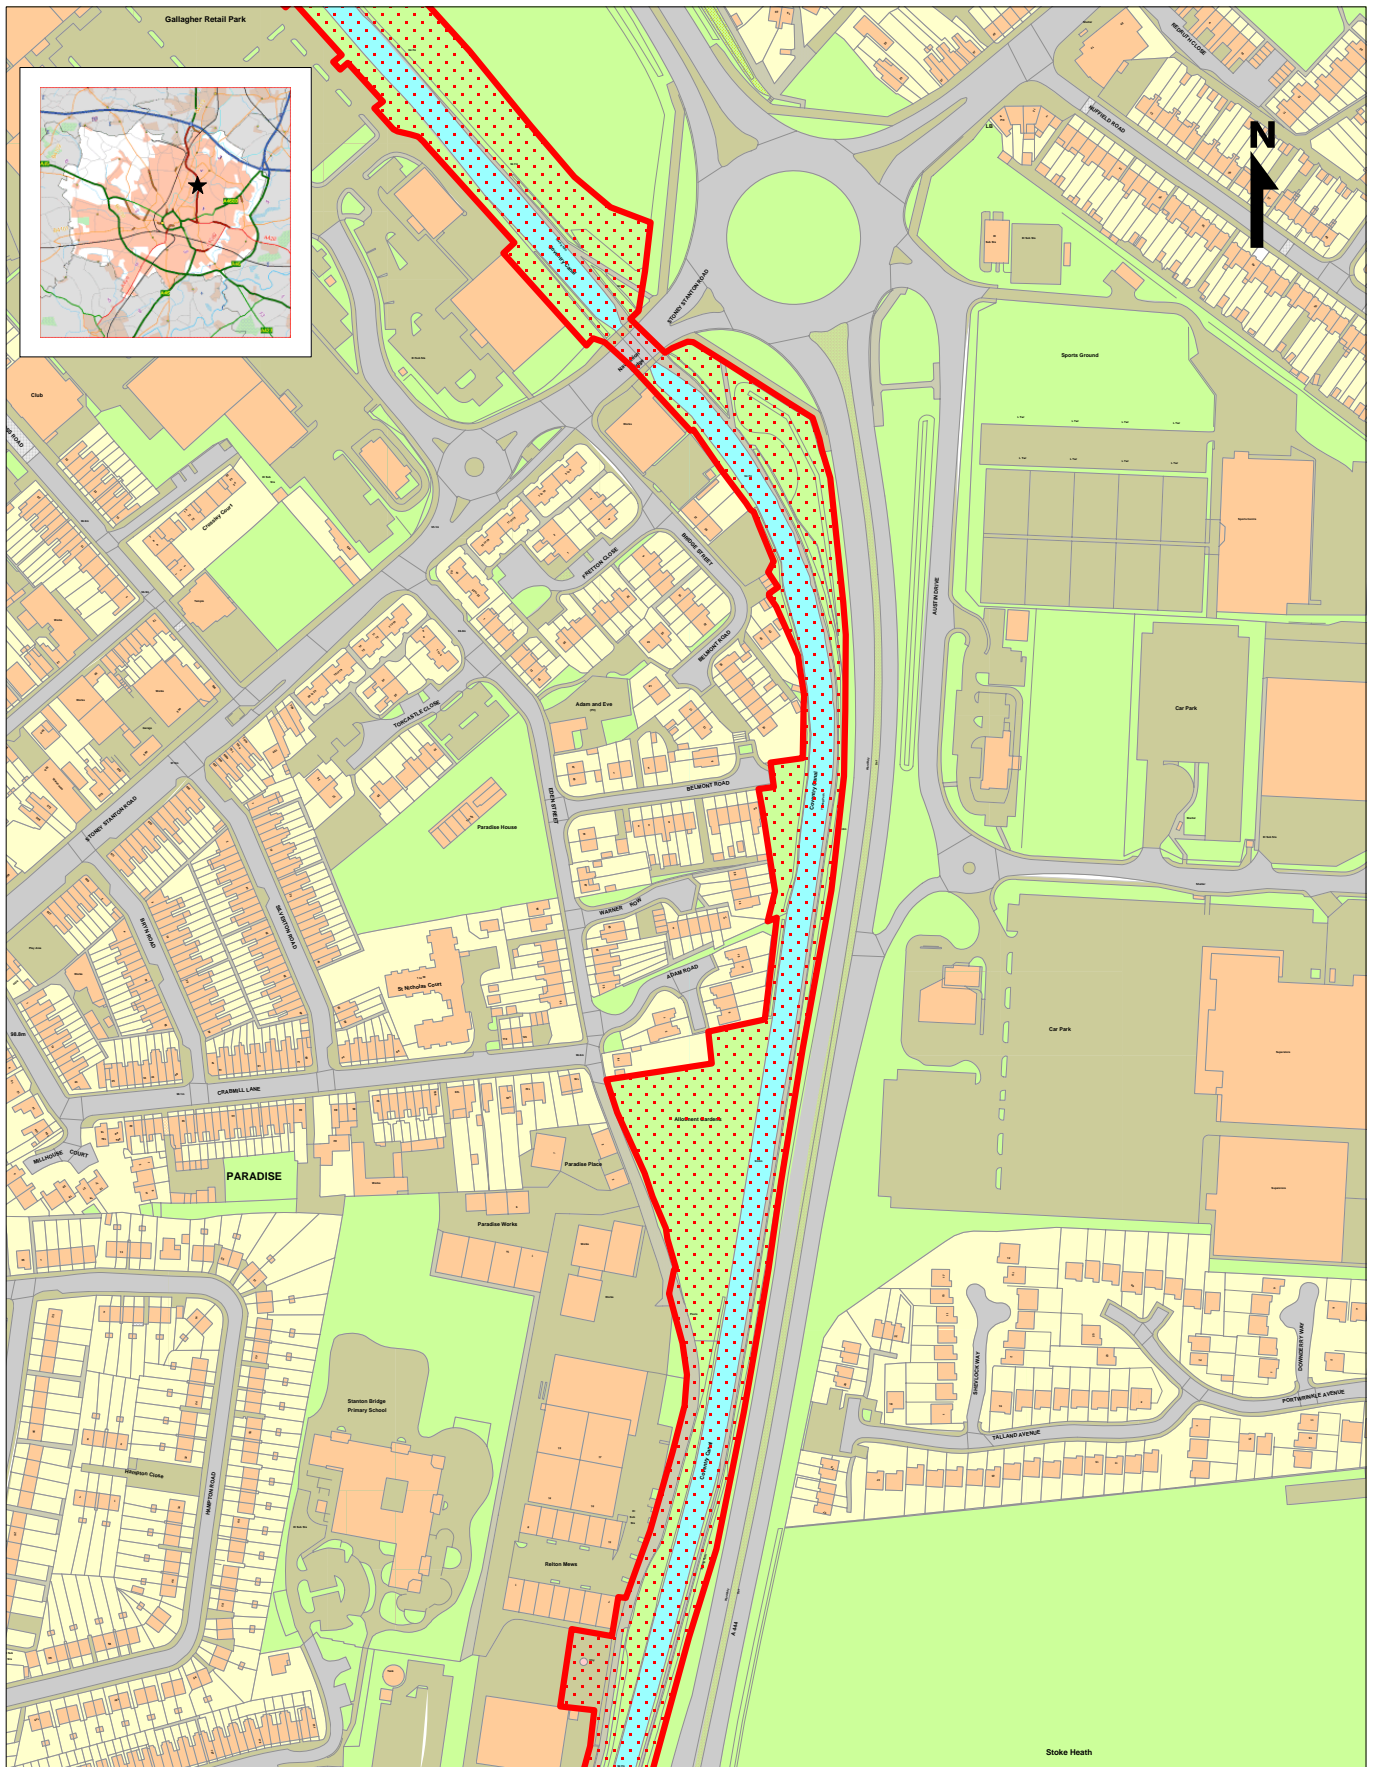

Coventry Canal Conservation Area: Paradise, map 5 of 11

City Development Directorate
Conservation and Archaeology
Historic Environment Record Officer
Floor 3, Civic Centre 4
Much Park Street
COVENTRY CV1 2PY

Compiled by A Wilson on 11 July 2012

Tel: 024 7683 2795 Fax: 024 7683 2630
anna.wilson@coventry.gov.uk

Scale 1:3500