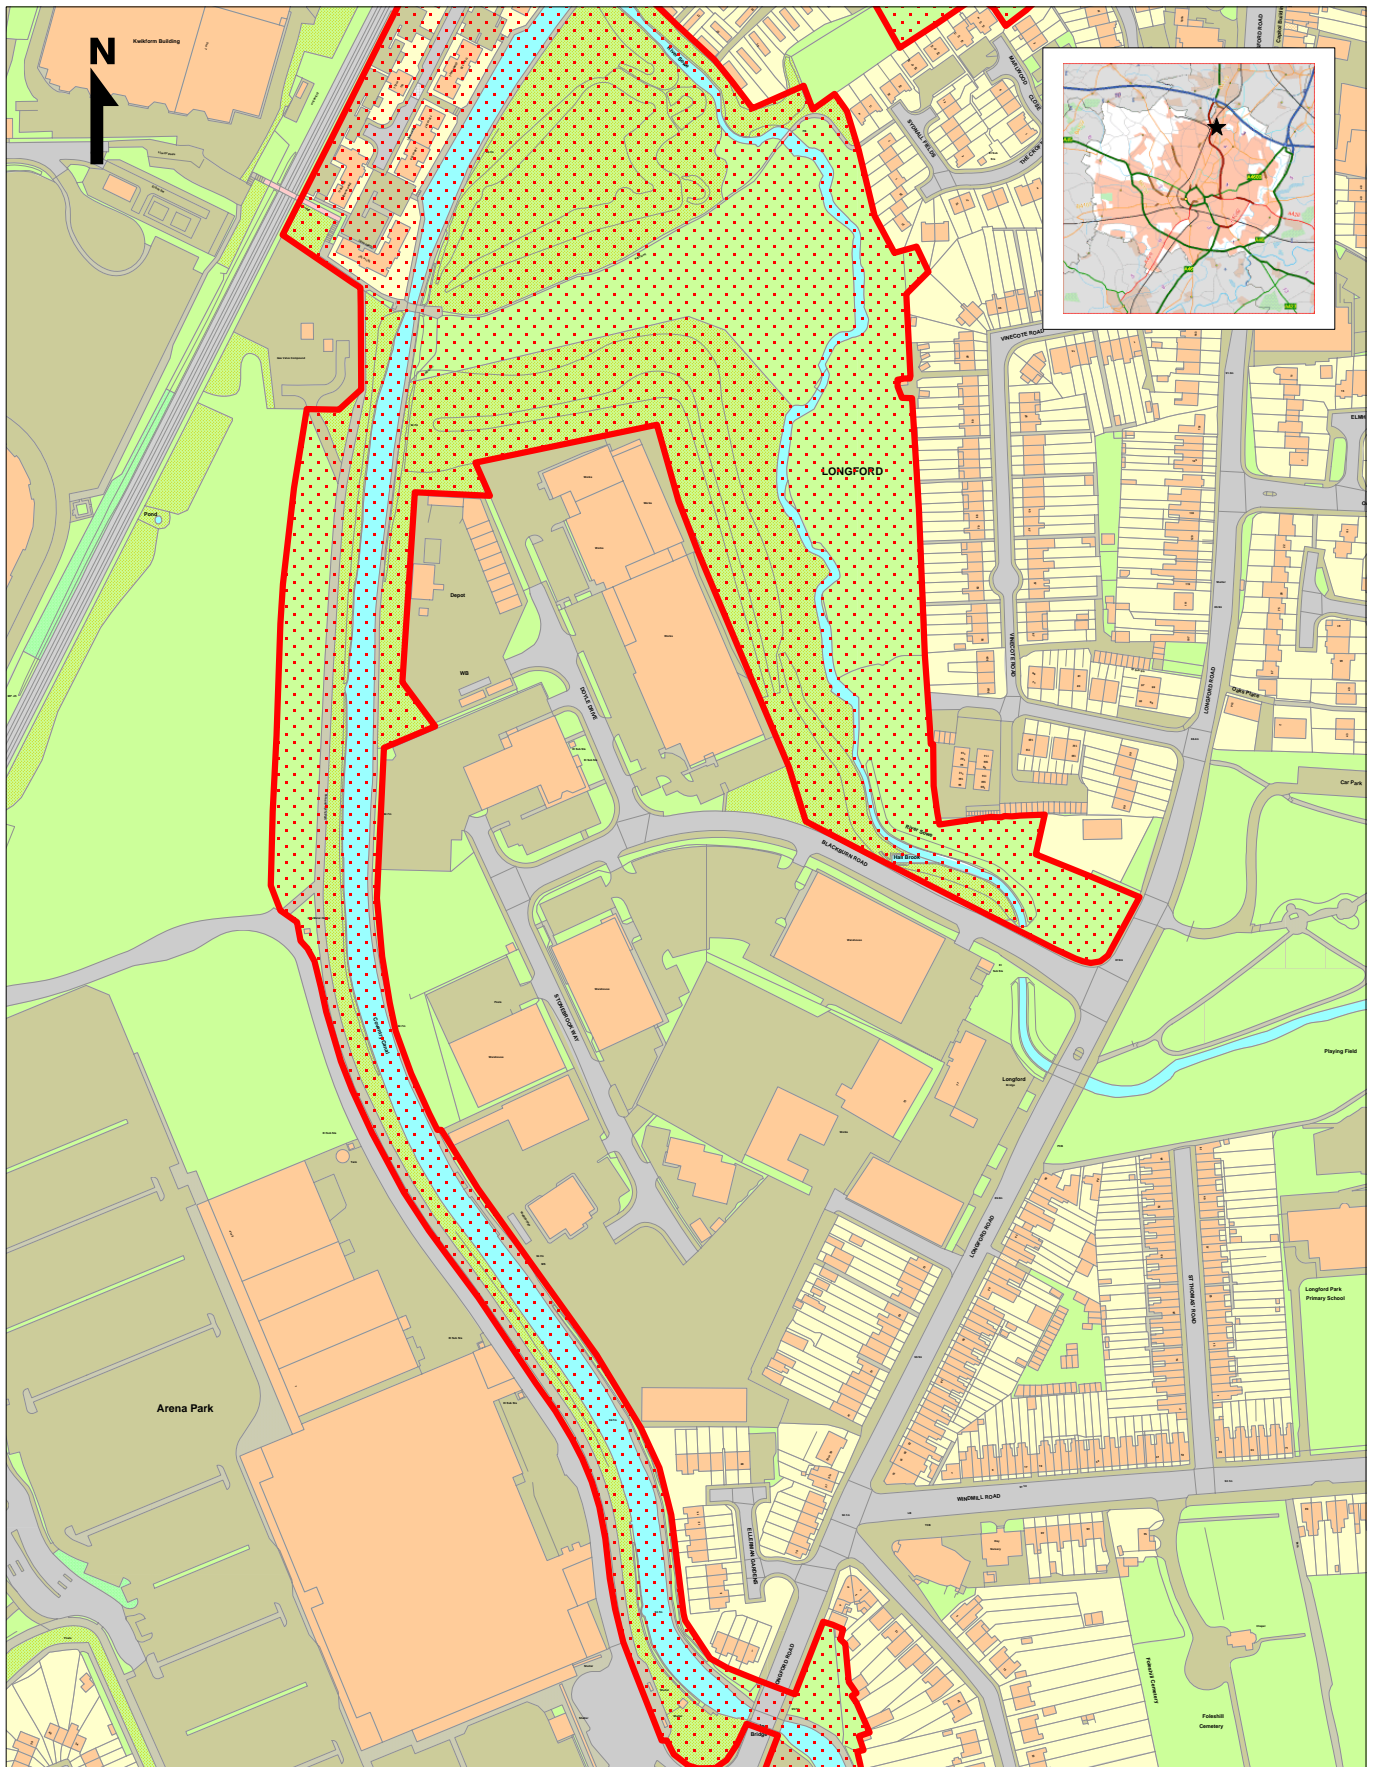

Coventry Canal Conservation Area: Longford, map 8 of 11

City Development Directorate
Conservation and Archaeology
Historic Environment Record Officer
Floor 3, Civic Centre 4
Much Park Street
COVENTRY CV1 2PY

Compiled by A Wilson on 11 July 2012

Tel: 024 7683 2795 Fax: 024 7683 2630
anna.wilson@coventry.gov.uk

Scale 1:3500