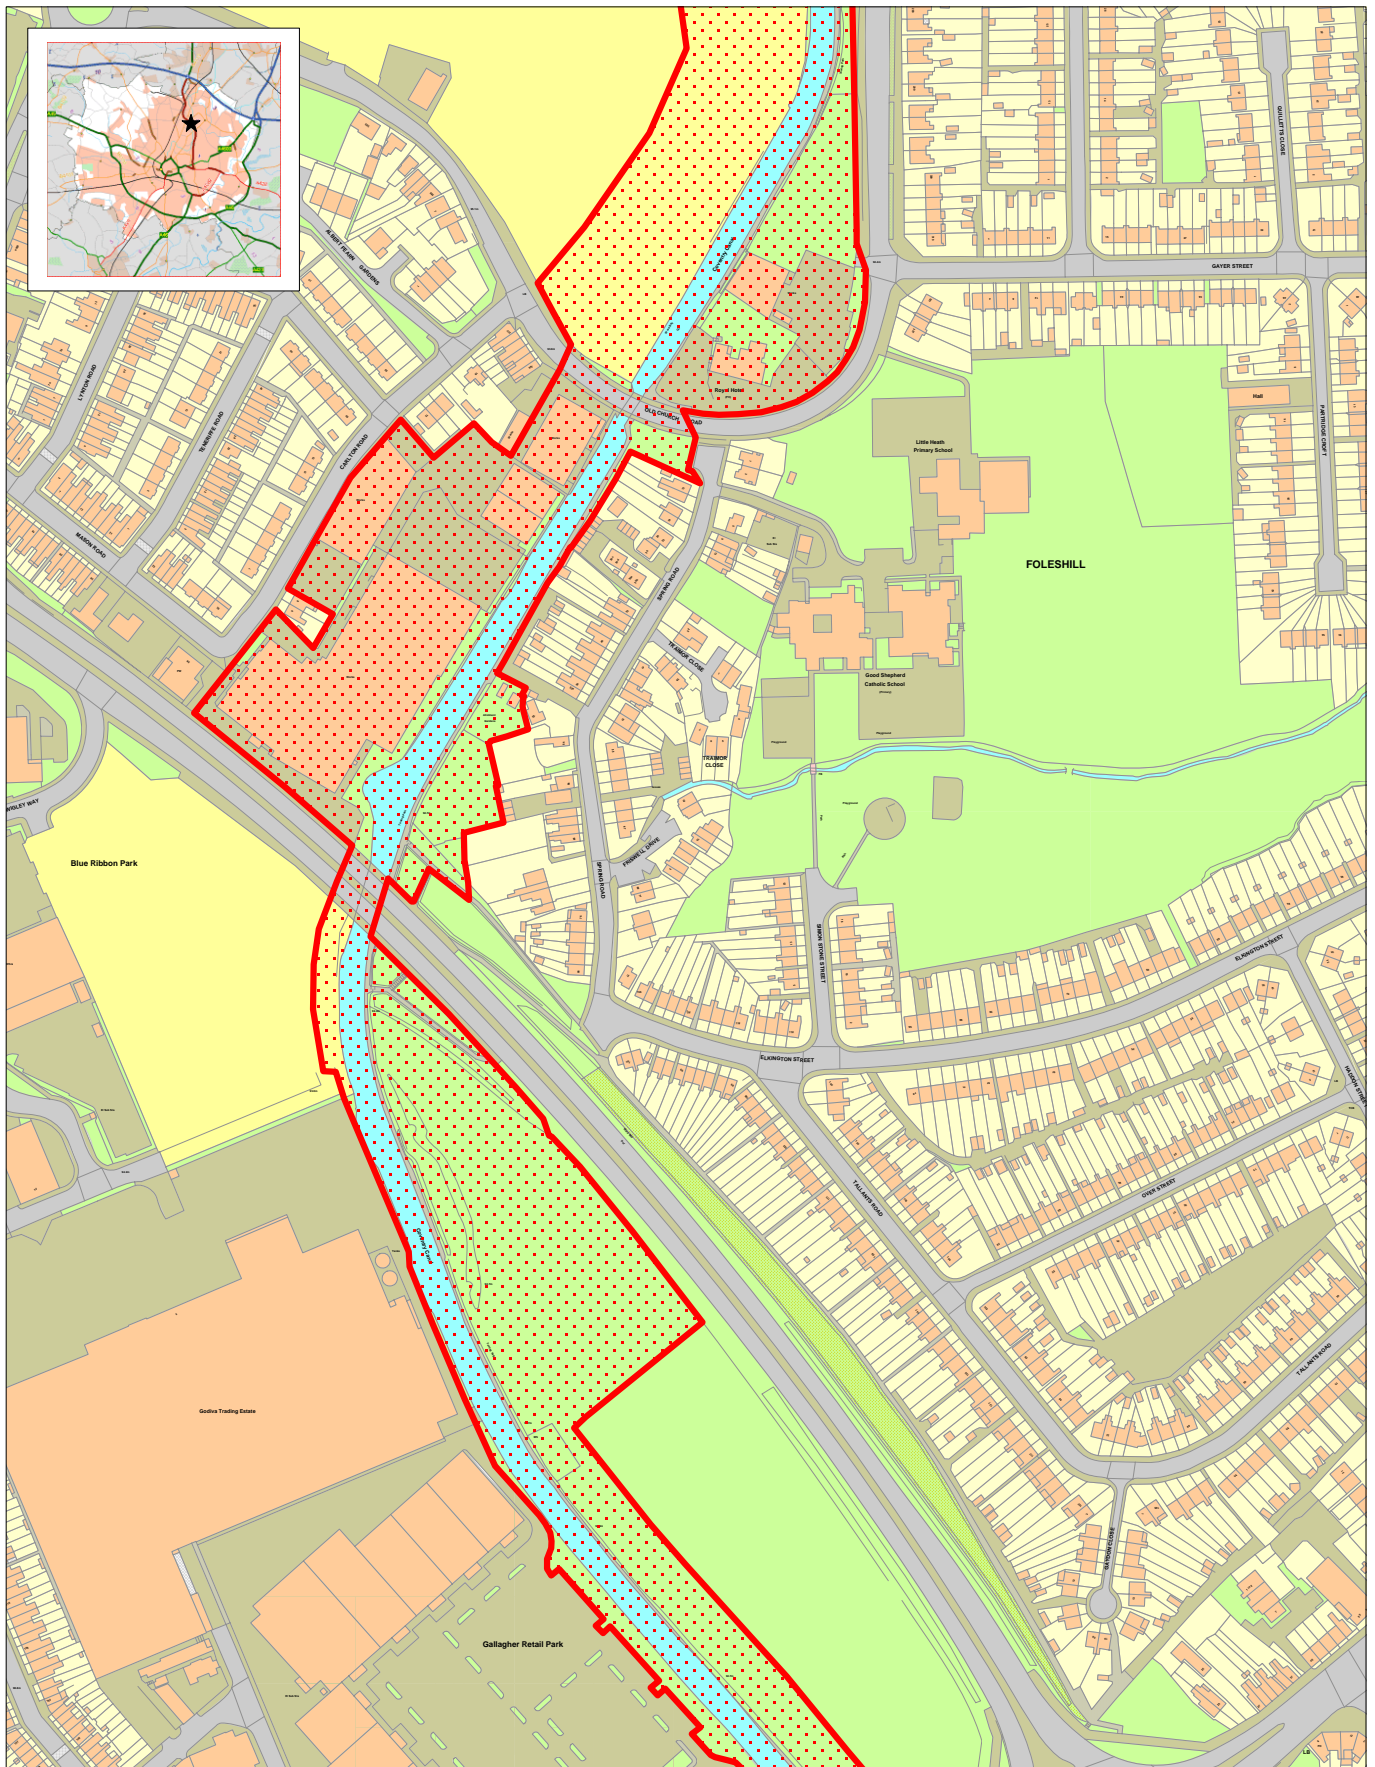

Scale 1:3500

Coventry Canal Conservation Area: Old Church Road, map 7 of 11

City Development Directorate
Conservation and Archaeology
Historic Environment Record Officer
Floor 3, Civic Centre 4
Much Park Street
COVENTRY CV1 2PY