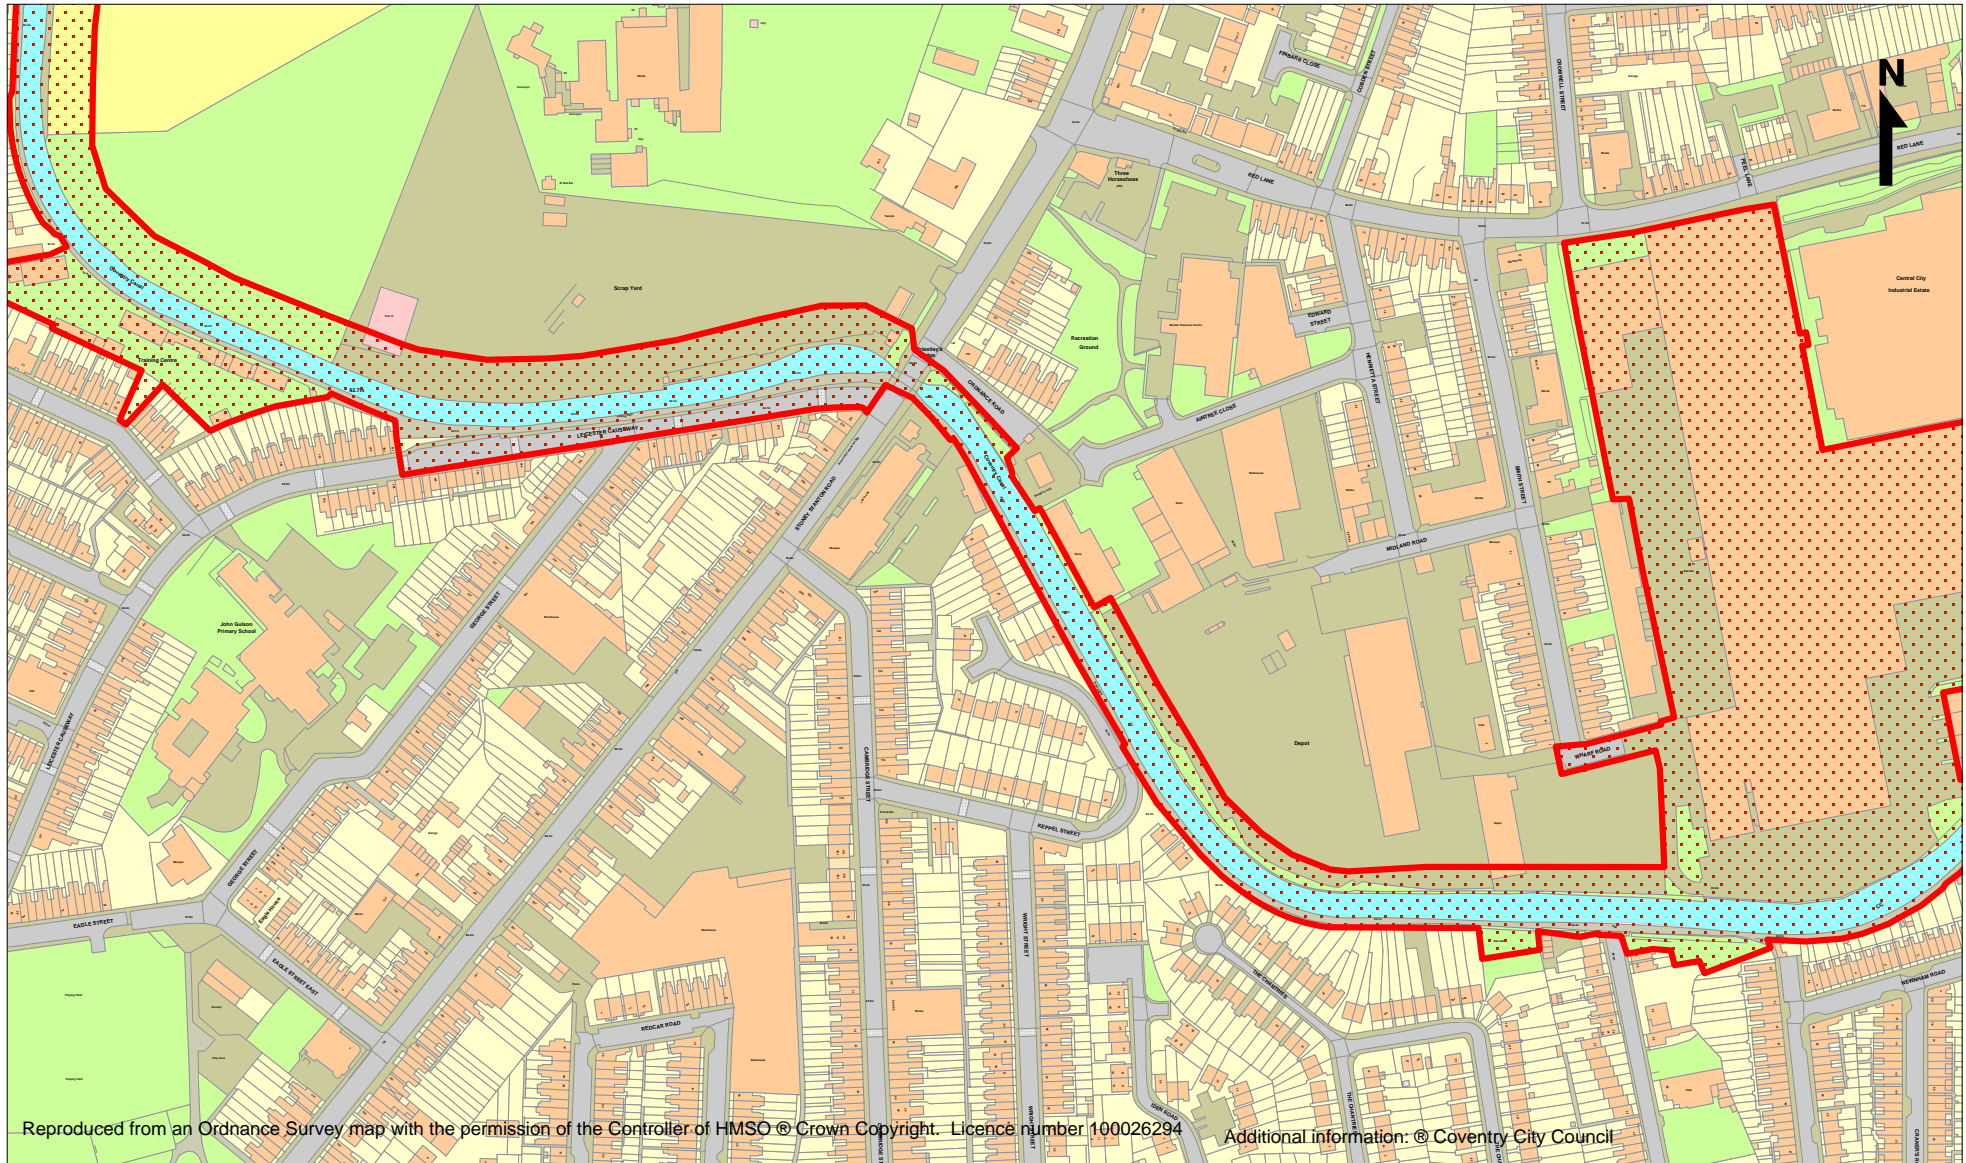

Coventry Canal Conservation Area: Stoney Stanton Road, map 3 of 11

Conservation Area

City Development Directorate
Conservation and Archaeology
Historic Environment Record Officer
Floor 3, Civic Centre 4
Much Park Street
COVENTRY CV1 2PY

Tel: 024 7683 2795
Fax: 024 7683 2630
anna.wilson@coventry.gov.uk

Compiled by A Wilson on 11 July 2012

Scale 1:3500

Reproduced from an Ordnance Survey map with the permission of the Controller of HMSO © Crown Copyright. Licence number 100026294

Additional information: © Coventry City Council